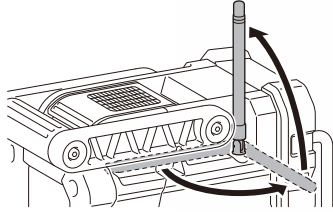

**Foldable antenna**

**Carry handle**

- Swivels 90 degrees
- Features soft grip

**Front metal pipe**

**AUX-IN jack**

DMR106 can be used as a stereo speaker by connecting to external audio source with a commercial connecting cable.