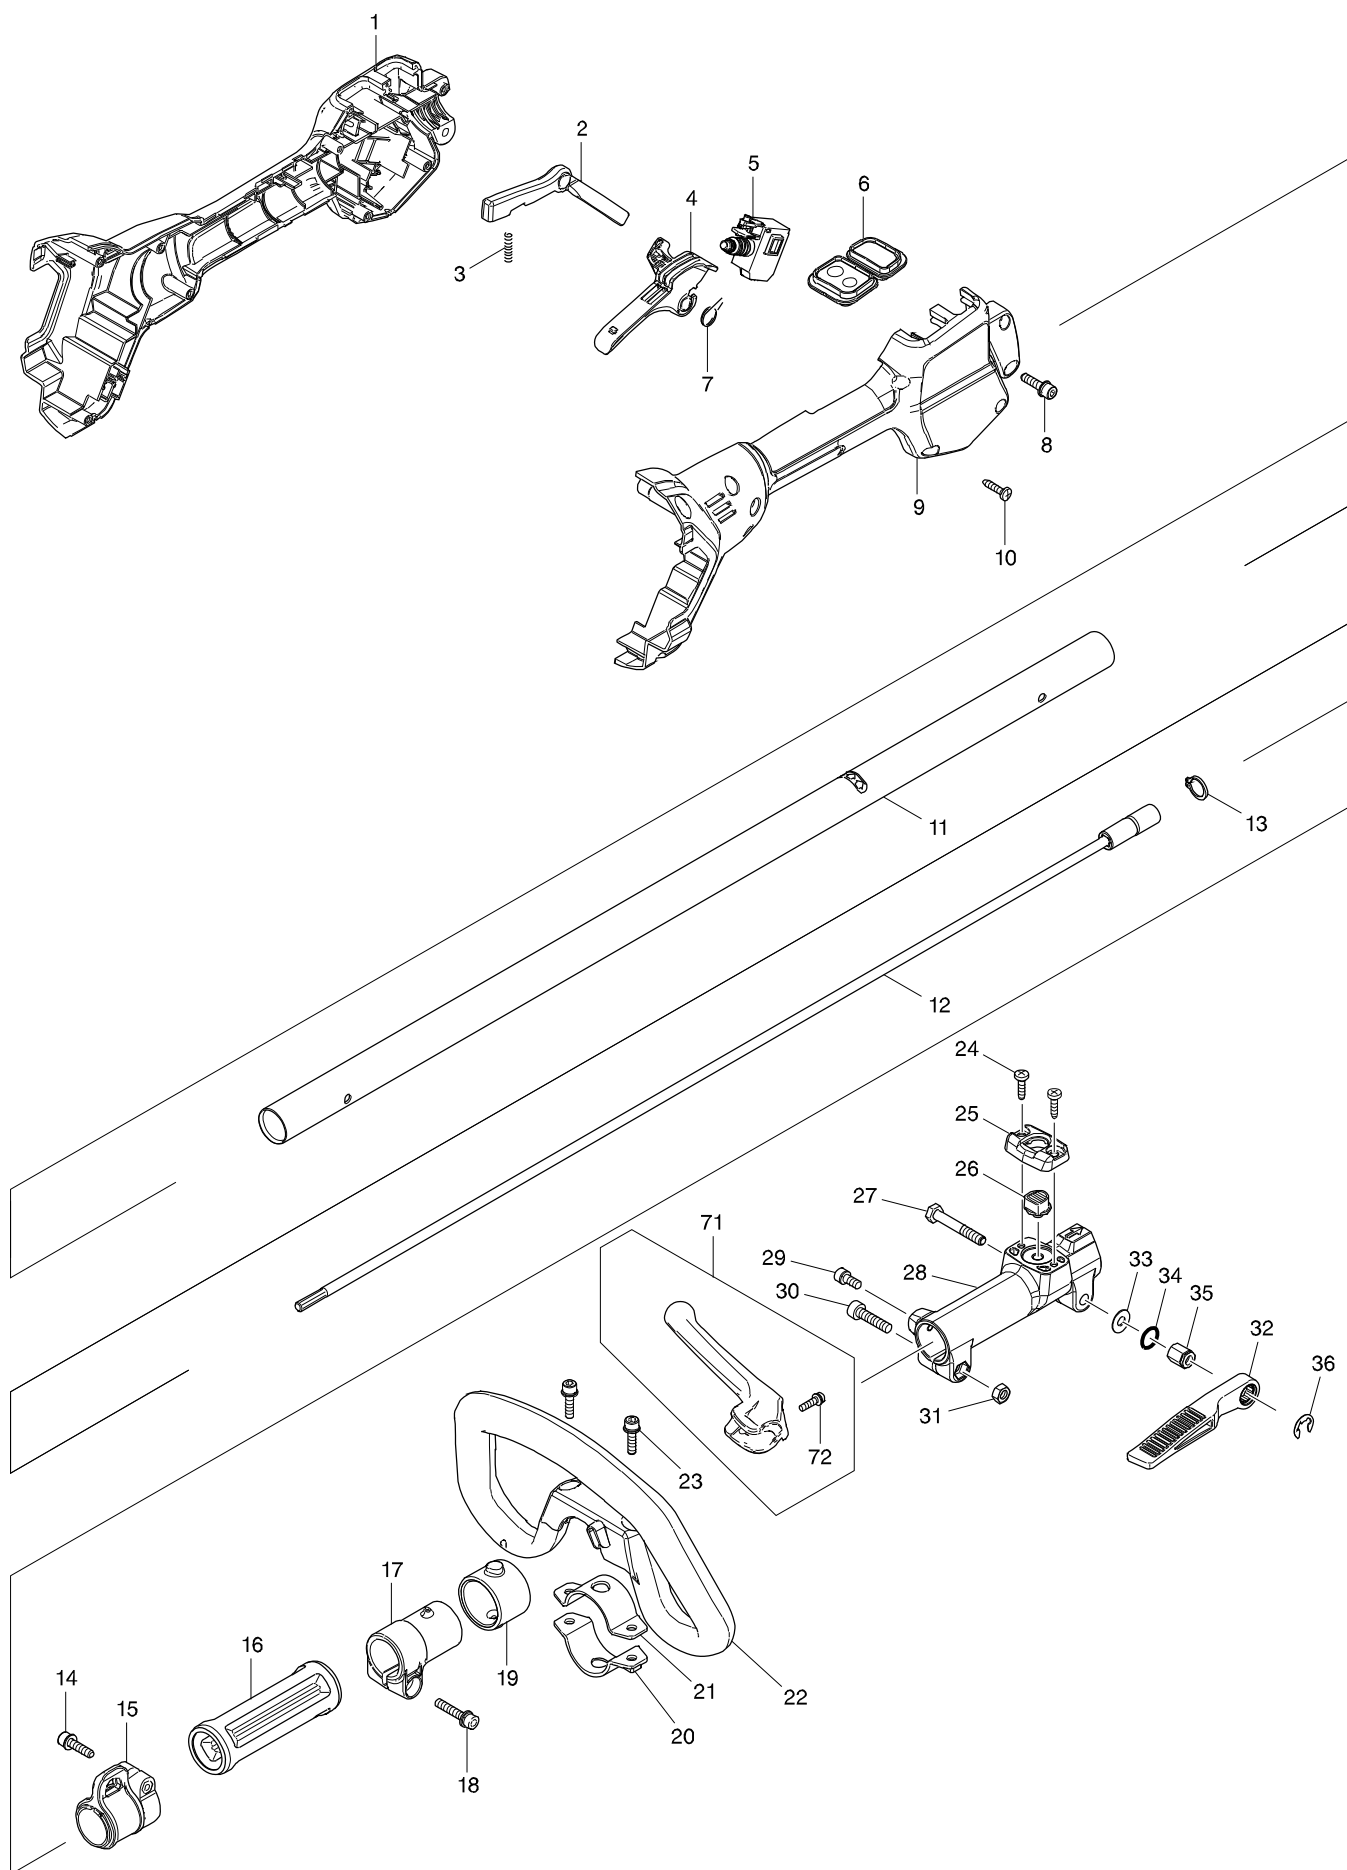

# Číslo typu DUX60 CRDLSS MULTI FNCTN POWER HEAD

Číslo typu DUX60 CRDLSS MULTI FNCTN POWER HEAD