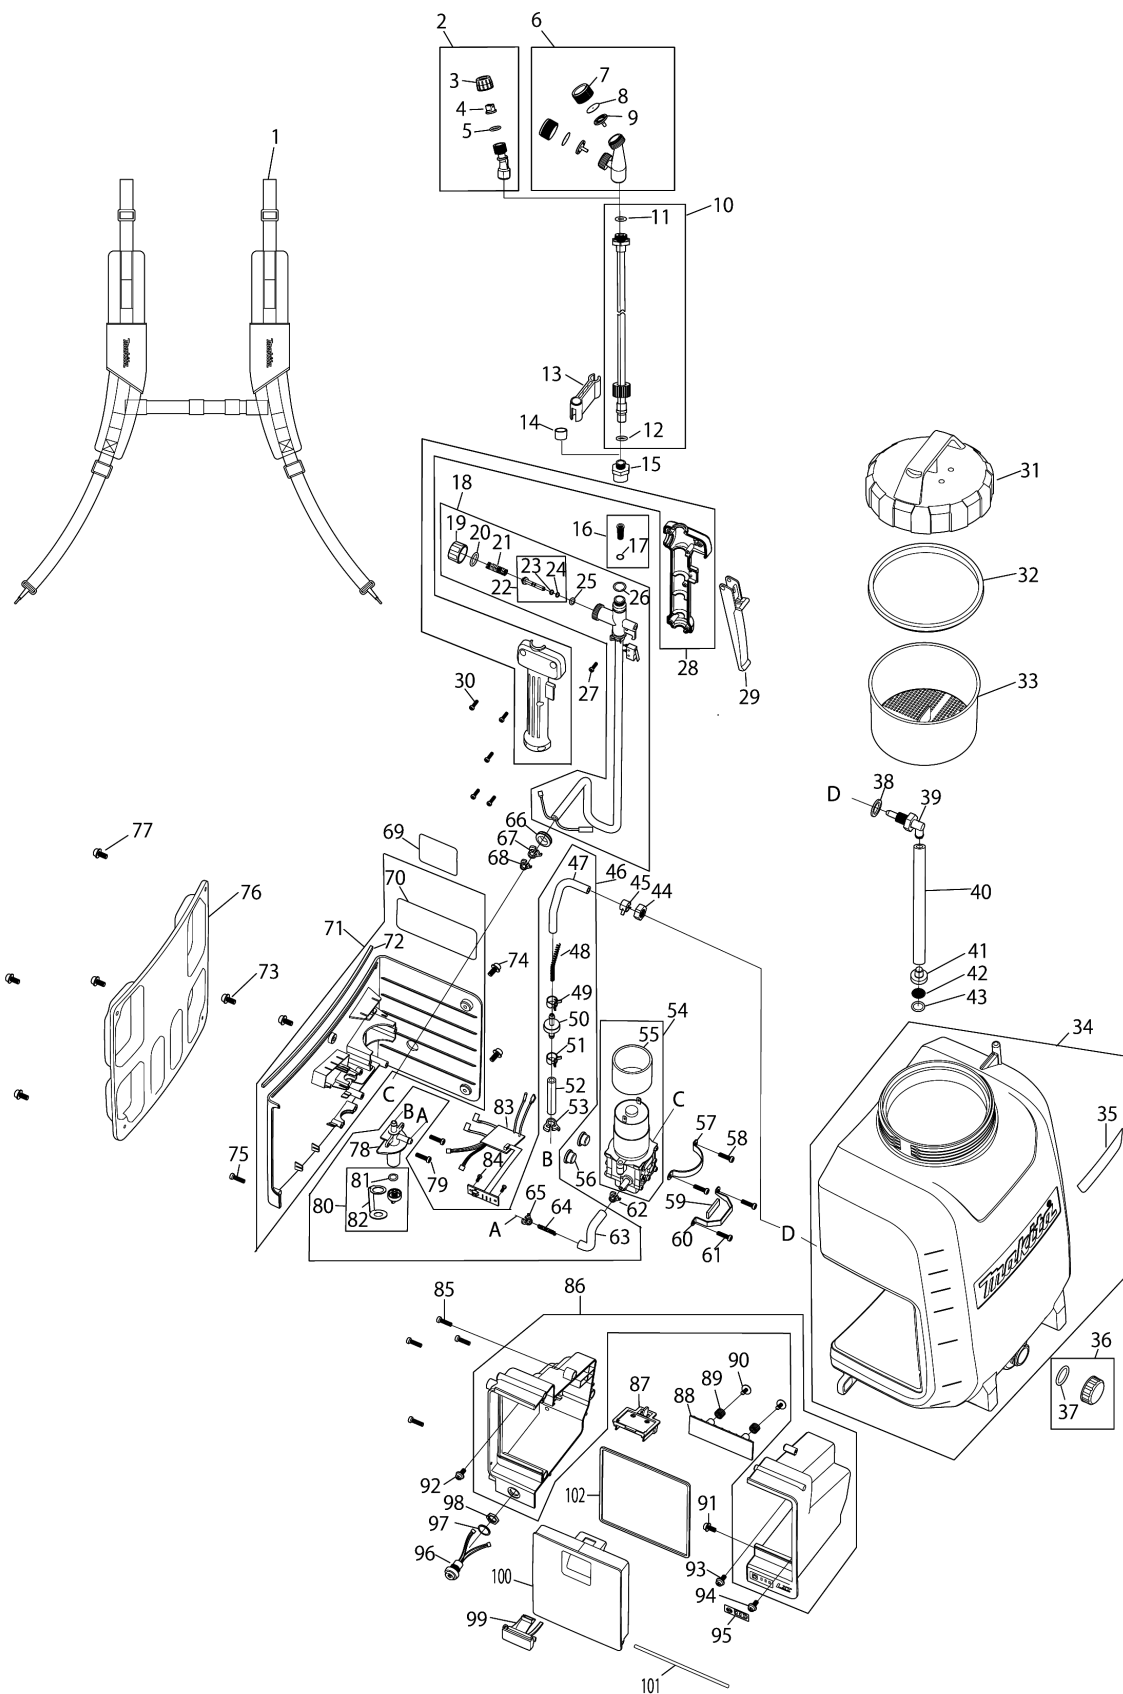

Model No.DUS158 CORDLESS GARDEN SPRAYER

Model No.DUS158 CORDLESS GARDEN SPRAYER

Položka	Číslo dílu	Popis	Změna	Množství	New/Old	Možnost 1	Možnost 2	Poznámka
001	PR00000319	HARNESS LR SET		1				
002	PR00000251	SINGLE NOZZLE ASSY		1				
D10		INC. 3-5						
003	PR00000252	CAP NUT		1				
004	PR00000253	SPRAYER NOZZLE		1				
005	PR00000254	O-RING 12X2		1				
006	PR00000255	TWIN HEAD MIST NOZZLE ASSY		1				
D10		INC. 7-9						
007	PR00000256	CAP NUT		2				
008	PR00000257	CUPPER DISK		2				
009	PR00000258	SPRAY CORE		2				
010	PR00000260	SPRAY WAND ASSY		1				
D10		INC. 11,12						
011	PR00000259	GASKET 11.5		1				
012	PR00000186	O RING 6X2		1				
013	PR00000314	HOOK FOR SPRAY WAND		1				
014	PR00000263	RUBBER CAP		1				
015	PR00000264	SPRAY WAND THREAD ADAPTOR		1				
016	PR00000147	FILTER ASSEMBLY		1				
D10		INC. 17						
017	PR00000146	O SEAL RING 4.5X1.5		1				
018	PR00000266	HOSE WITH SWITCH ASSY		1				
D10		INC. 19-22,25,26						
019	PR00000152	LOCK COVER		1				
020	PR00000254	O-RING 12X2		1				
021	PR00000150	SPRING		1				
022	PR00000151	VALVE ROD		1				
D10		INC. 23,24						
023	PR00000205	O RING 3X1.5		1				
024	PR00000205	O RING 3X1.5		1				
025	PR00000186	O RING 6X2		1				
026	PR00000149	O RING 8X1.8		1				
027	PR00000182	TAPPINNG SCREW ST2.9X12		1				
028	PR00000153	HANDLE SET		1				
029	PR00000148	HANDLE TRIGGER ASSEMBLY		1				
030	PR00000182	TAPPINNG SCREW ST2.9X12		5				
031	PR00000316	TANK LID		1				
032	PR00000315	TANK LID SEALING LID		1				
033	PR00000313	TANK FILTER		1				
034	PR00000477	15L TANK		1				
D10		INC. 35						
035	PR00000373	15L MODEL LABEL		1				
036	PR00000312	DRAIN PLUG ASSY		1				
D10		INC. 37