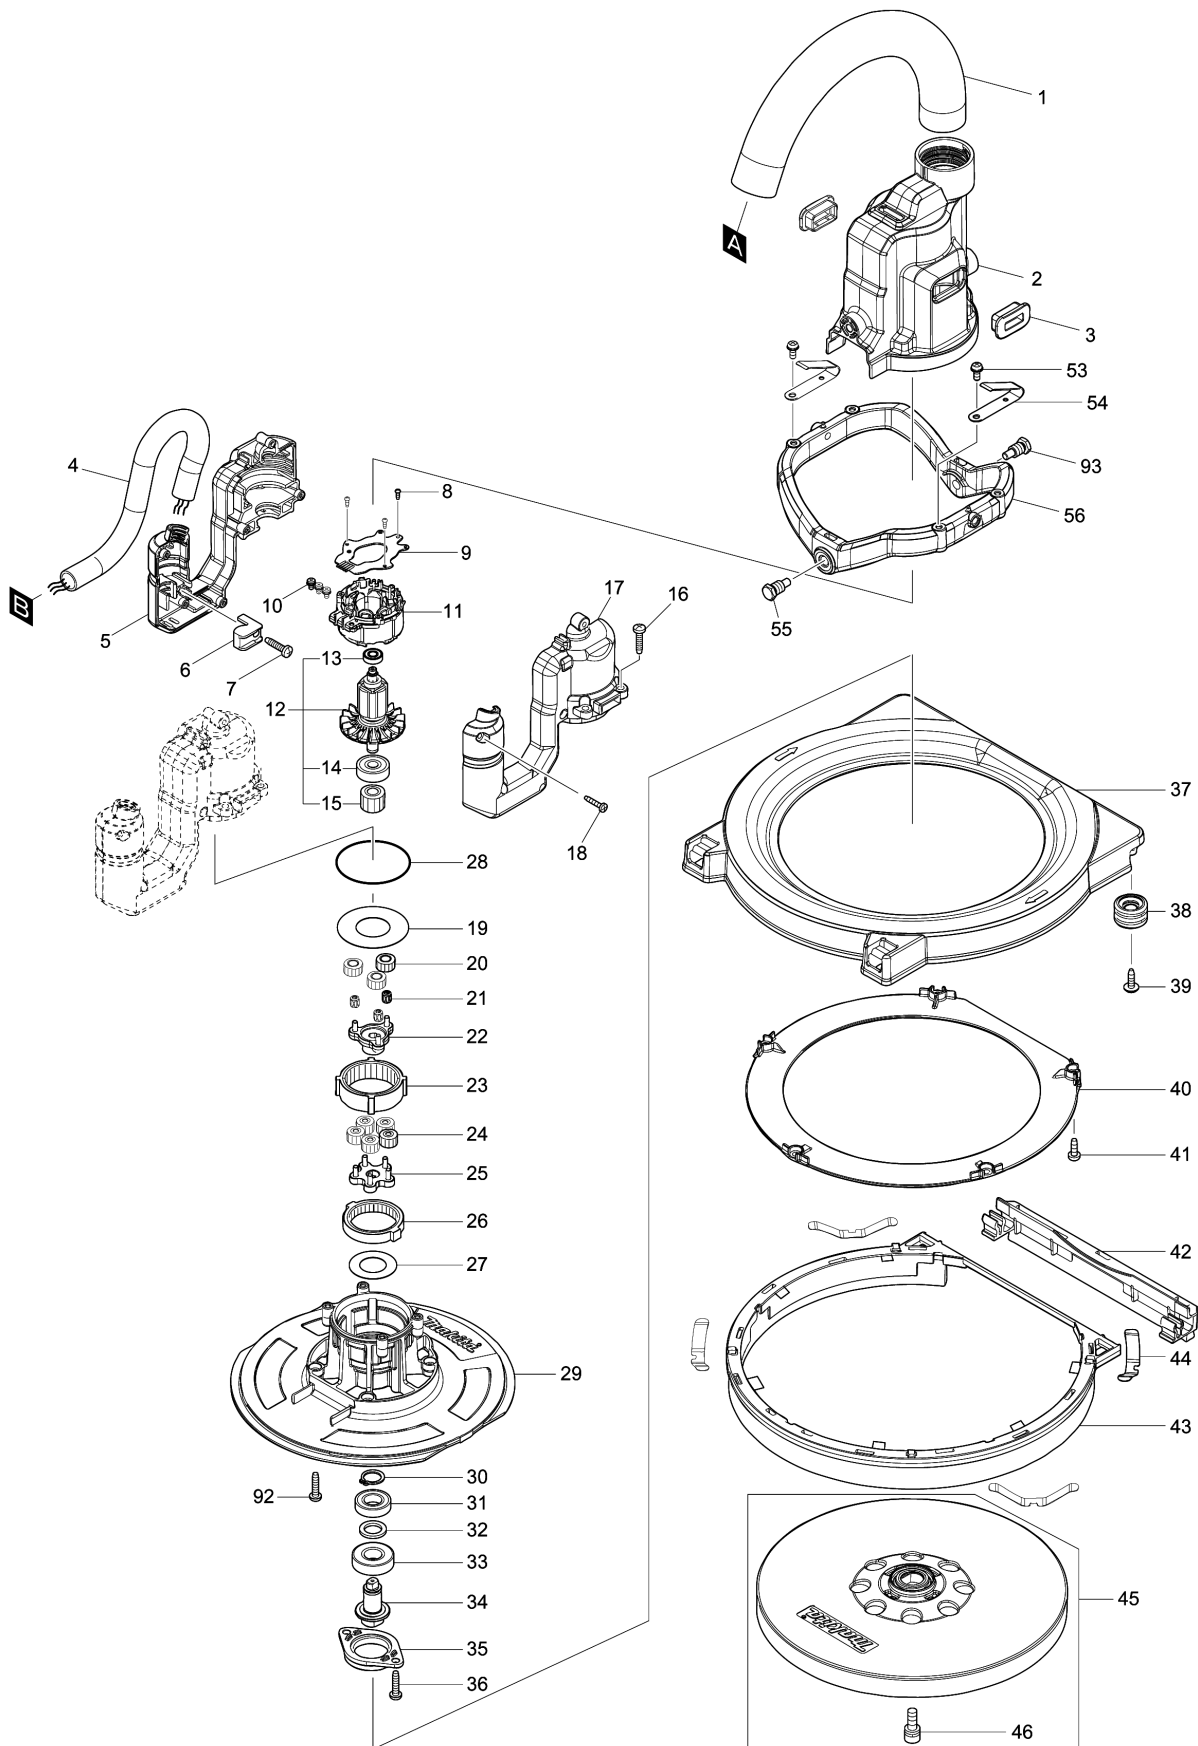

Model No.DSL800 225MM CORDLESS DRYWALL SANDER