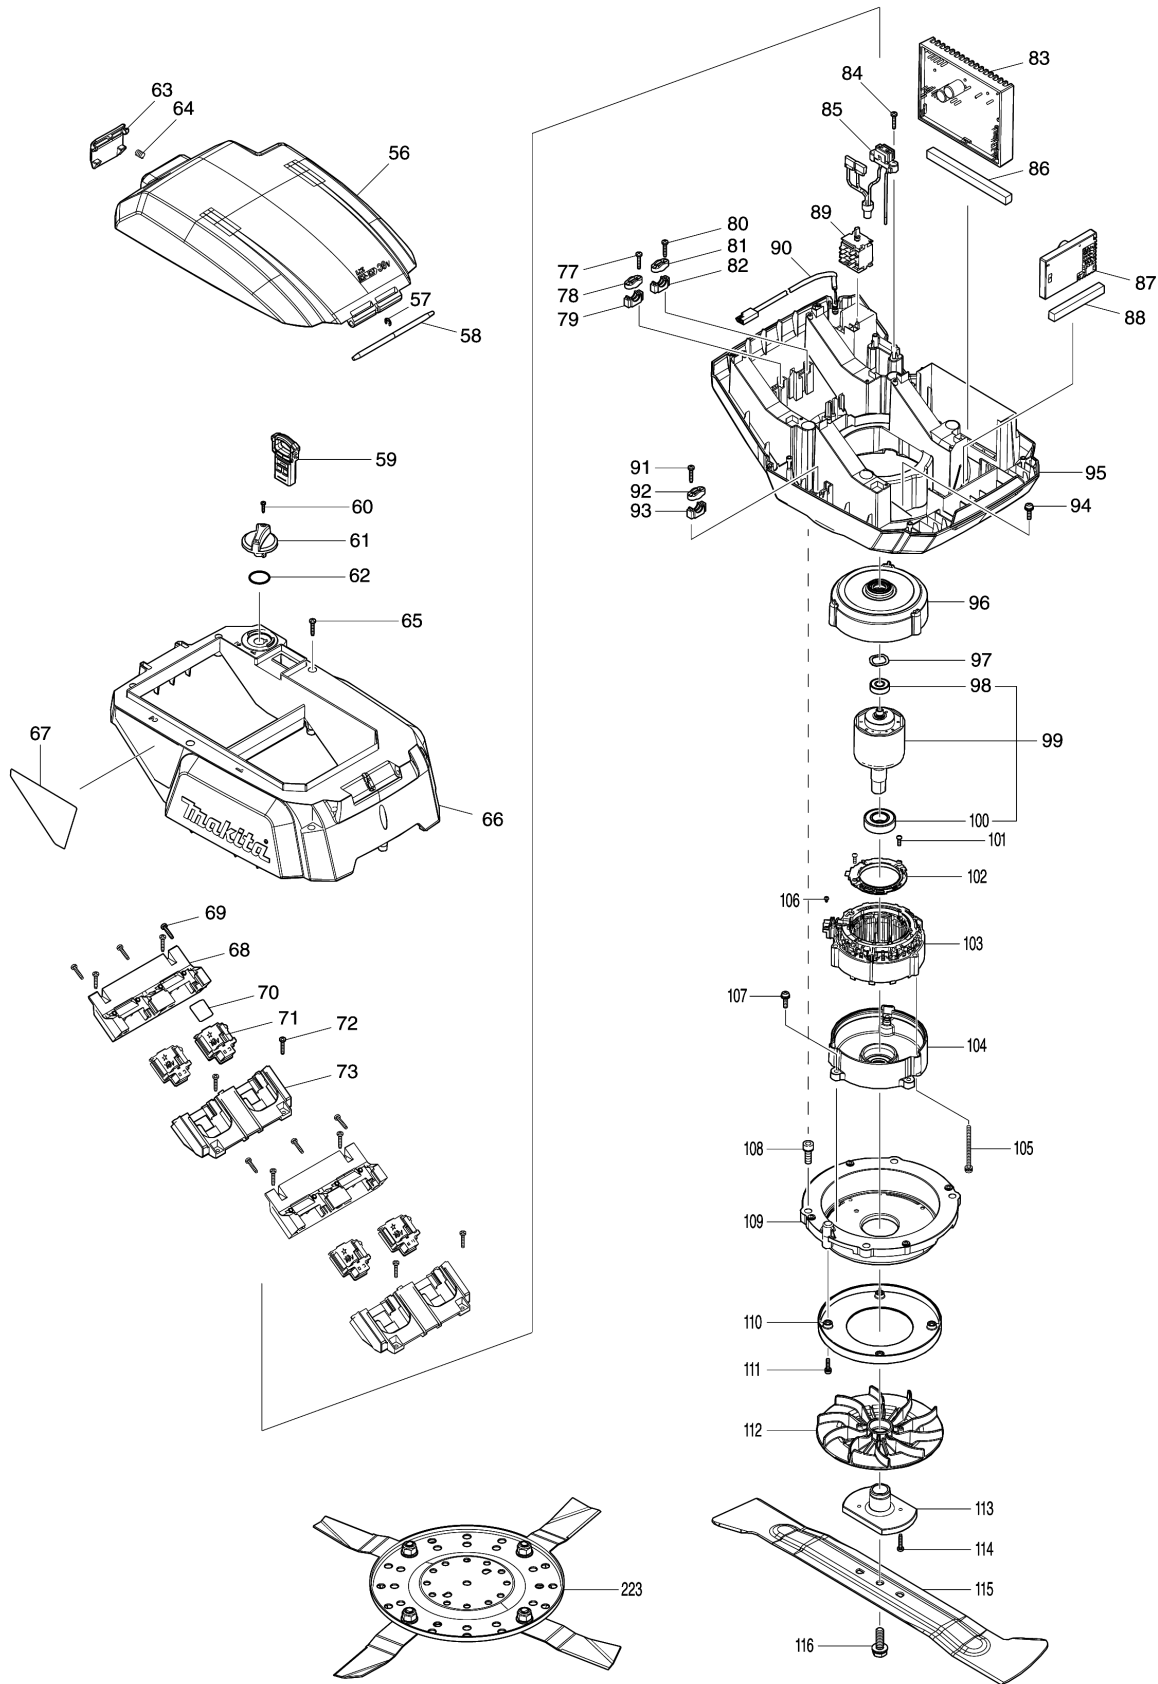

Model No.DLM532 530MM CORDLESS LAWN MOWER