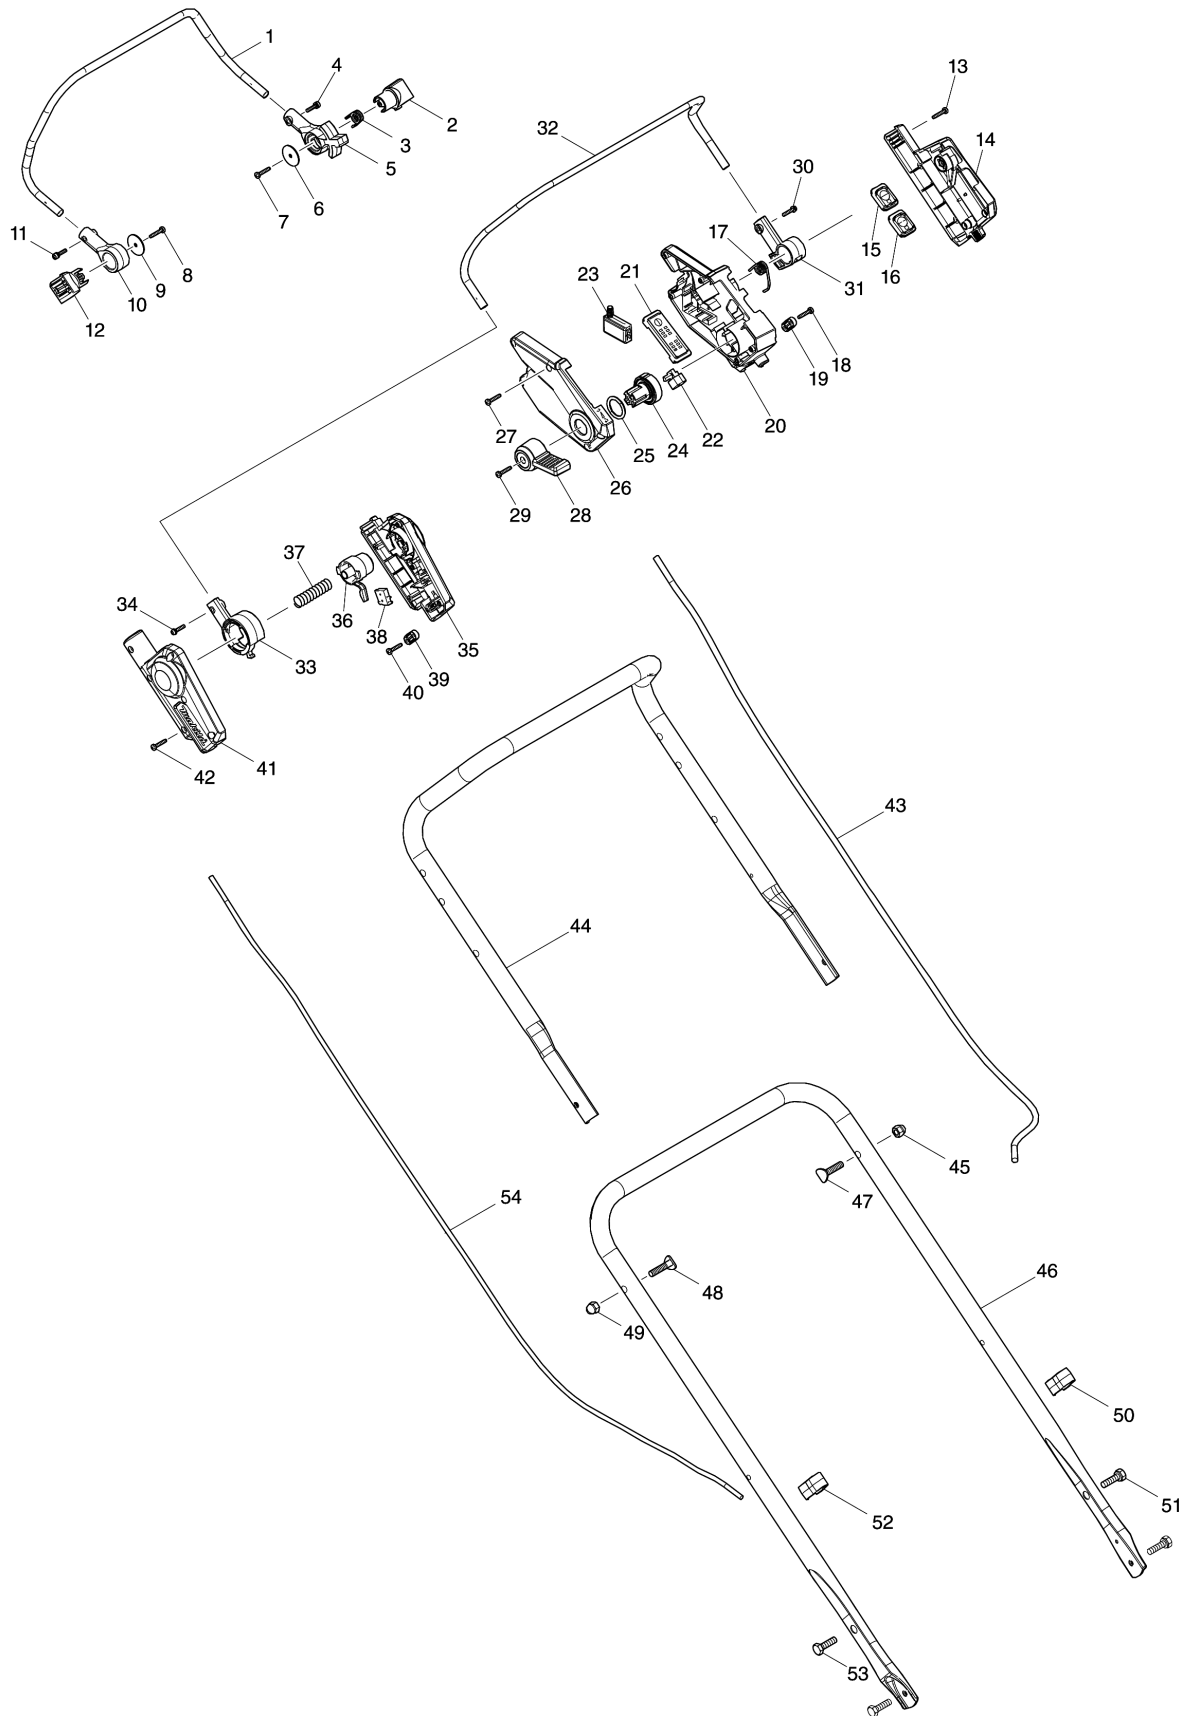

Model No.DLM532 530MM CORDLESS LAWN MOWER