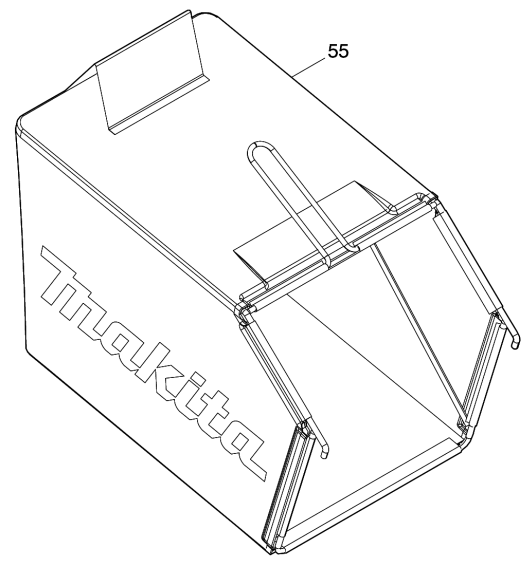

Model No.DLM532 530MM CORDLESS LAWN MOWER

Model No.DLM532 530MM CORDLESS LAWN MOWER

Položka	Číslo dílu	Popis	Změna	Množství	New/Old	Možnost 1	Možnost 2	Poznámka
001	327425-6	DRIVING LEVER		1				
002	459859-6	DRIVING LEVER HOLDER		1				
003	232566-4	TORSION SPRING 12		1				
004	911138-5	PAN HEAD SCREW M4X20		1				
005	459864-3	DRIVING LEVER SUPPORT L		1				
006	267136-0	FLAT WASHER 5		1				
007	266424-2	TAPPING SCREW 4X20		1				
008	266424-2	TAPPING SCREW 4X20		1				
009	267136-0	FLAT WASHER 5		1				
010	459858-8	DRIVING LEVER SUPPORT R		1				
011	911138-5	PAN HEAD SCREW M4X20		1				
012	459859-6	DRIVING LEVER HOLDER		1				
013	266424-2	TAPPING SCREW 4X20		6				
014	183N90-3	SWITCH BOX SET		1				
D10		INC. 26						
015	140F09-7	SWITCH CIRCUIT COMPLETE		1				
C10	810D46-0	SWITCH LABEL		1				
016	140F10-2	SWITCH CIRCUIT COMPLETE		1				
C10	818A74-1	SWITCH LABEL		1				
017	232575-3	TORSION SPRING 12		1				
018	266424-2	TAPPING SCREW 4X20		2				
019	687124-5	STRAIN RELIEF		1				
020	459860-1	SWITCH BOX		1				
021	620C48-0	INDICATION CIRCUIT COMPLETE		1				
C10	8007C8-5	INDICATION LABEL		1				
022	620415-1	SUB CONTROLLER		1				
023	651083-9	SWITCH C3XA-1PSPM		1				
024	459866-9	SPEED LEVER HOLDER		1				
025	213897-0	O-RING 26		1				
026	183N90-3	SWITCH BOX SET		1				
D10		INC. 14						
027	266424-2	TAPPING SCREW 4X20		5				
028	459865-1	SPEED LEVER		1				
029	266424-2	TAPPING SCREW 4X20		1				
030	911138-5	PAN HEAD SCREW M4X20		1				
031	459863-5	SWITCH LEVER SUPPORT L		1				
C10	931102-0	HEX. NUT M4		1				
032	327424-8	SWITCH LEVER		1				
033	459856-2	SWITCH LEVER SUPPORT R		1				
C10	931102-0	HEX. NUT M4		1				
034	911138-5	PAN HEAD SCREW M4X20		1				
035	183P40-0	LEVER BOX SET		1				

Please order the parts with part number.

Print Date 30/3/2020