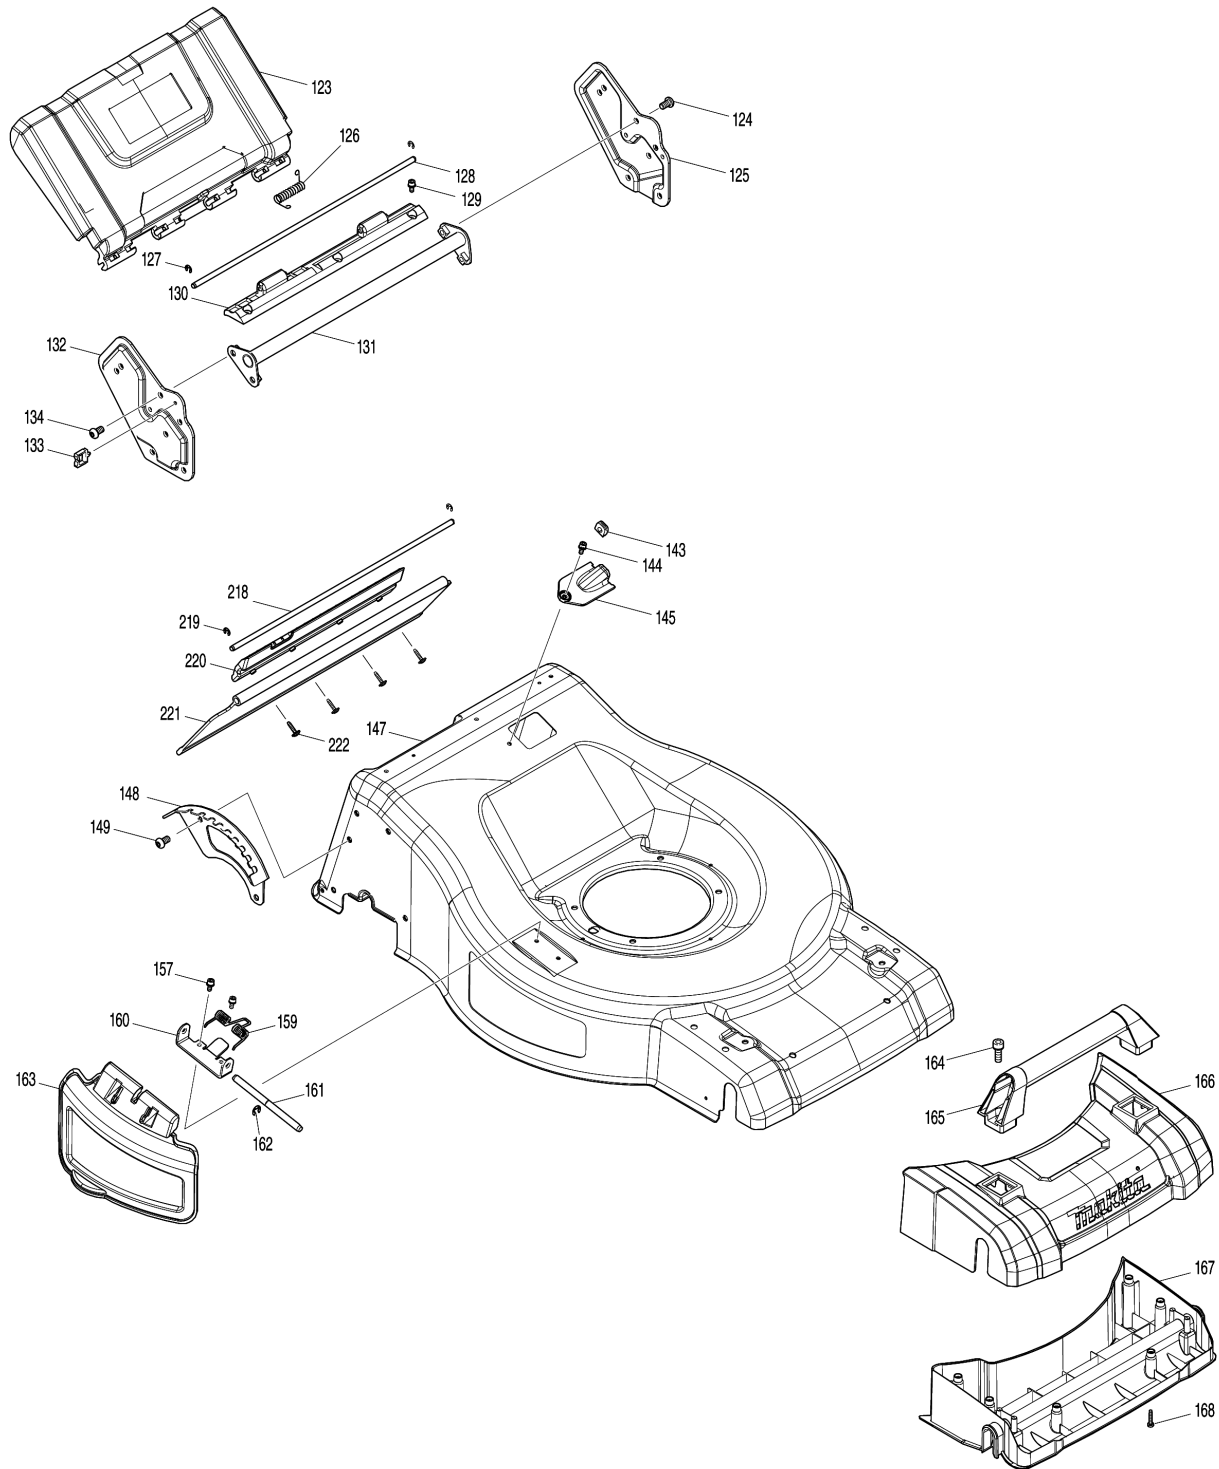

Model No.DLM532 530MM CORDLESS LAWN MOWER