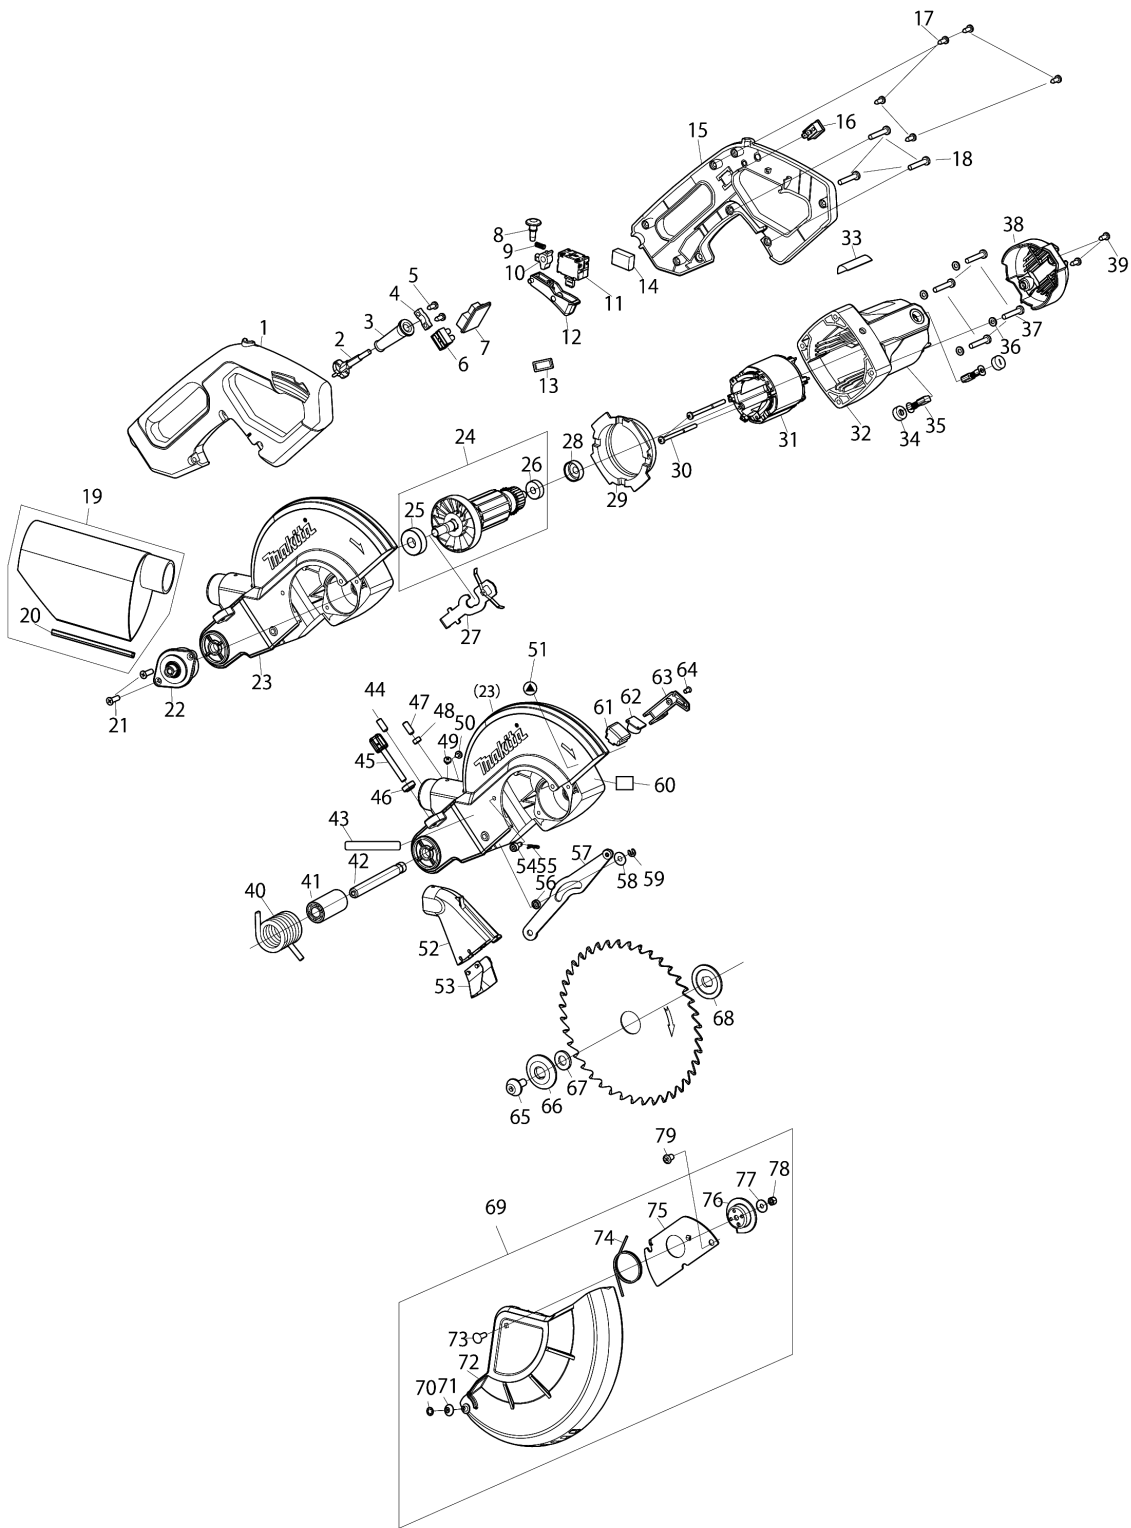

Model No.LS0816F 216MM SLIDE COMPOUND MITER SAW