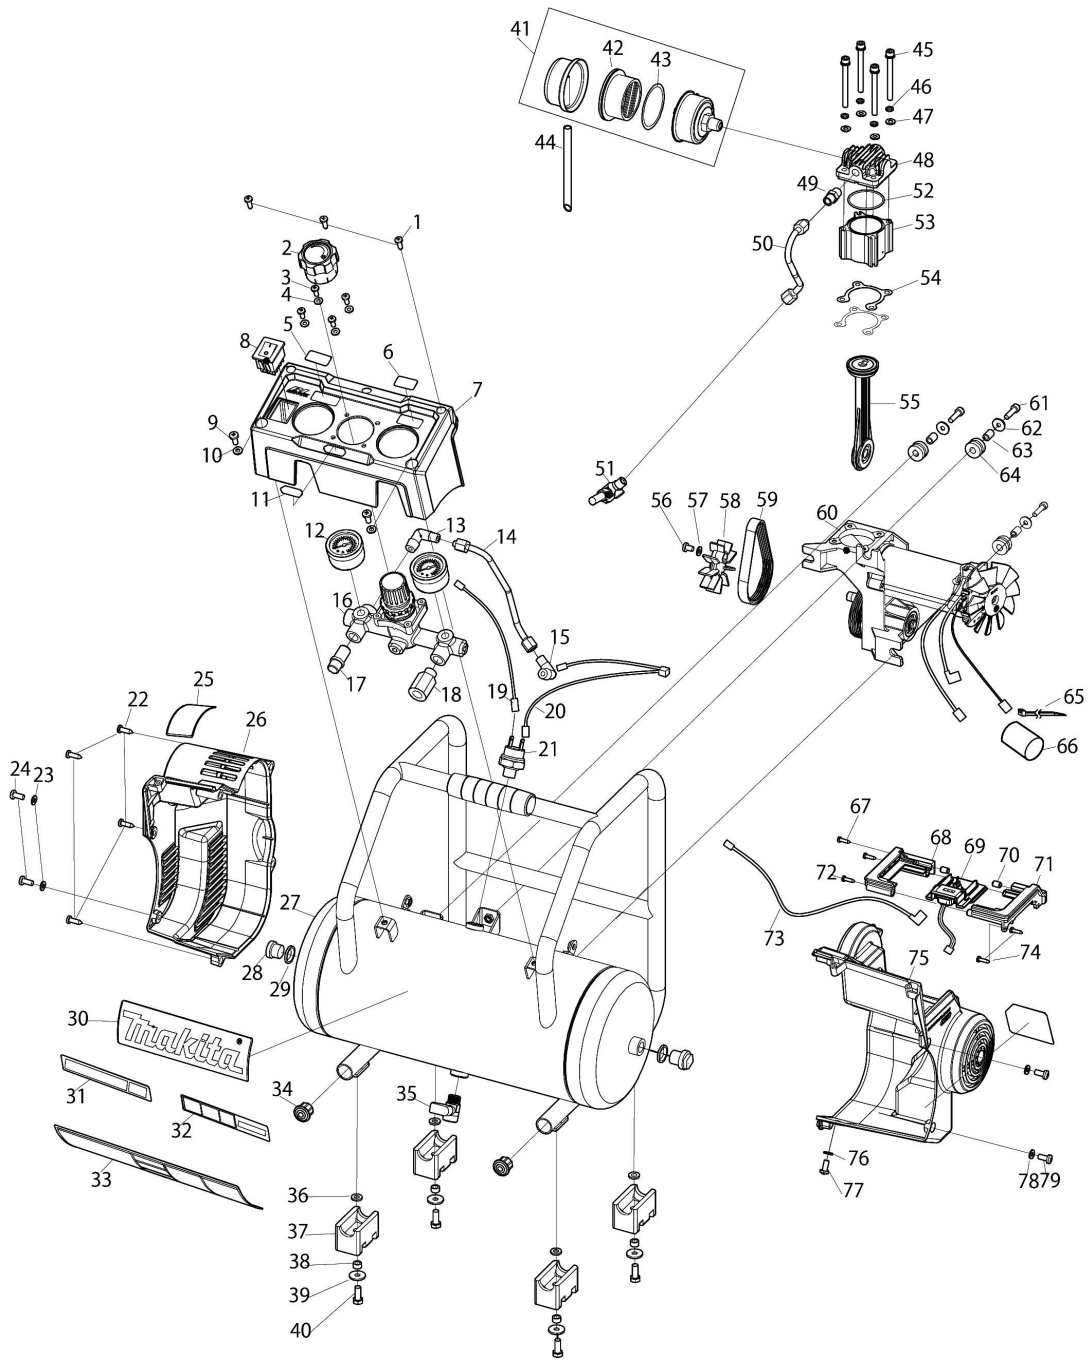

Model No.AC001G CORDLESS AIR COMPRESSOR

Model No.AC001G CORDLESS AIR COMPRESSOR

Položka	Číslo dílu	Popis	Změna	Množství	New/Old	Možnost 1	Možnost 2	Poznámka
001	HY00001197	TAPPING SCREW ST4.2X16		3				
002	HY00000996	REGULATOR KNOB		1				
003	HY00001193	BIND HEAD SCREW M4X12		4				
004	HY00001201	FLAT WASHER 4		4				
005	HY00001141	TANK LABEL		1				
006	HY00001143	TOOL LABEL		1				
007	HY00001144	COVER F		1				
008	HY00001145	SWITCH		1				
009	HY00001194	BIND HEAD SCREW M5X12		2				
010	HY00001200	FLAT WASHER 5		2				
011	HY00001146	XGT LOGO LABEL		1				
012	HY00000344	PRESSURE GAUGE L		2				
013	HY00001139	ELBOW 6-R1/4		1				
014	HY00001147	PIPE 6 SET (OUT)		1				
015	HY00001139	ELBOW 6-R1/4		1				
016	HY00001149	REGULATOR R1/4 COMPLETE		1				
017	HY00001150	SAFETY VALVE COMPLETE R1/4(P.T1)		1				
018	HY00000338	QUICK COUPLER L R1/4		1				
019	HY00001152	LEAD UNIT YELLOW		1				
020	HY00001153	LEAD UNIT BLACK & WHITE		1				
021	HY00001154	PRESSURE SWITCH		1				
022	HY00001197	TAPPING SCREW ST4.2X16		4				
023	HY00001200	FLAT WASHER 5		2				
024	HY00001194	BIND HEAD SCREW M5X12		2				
025	HY00001156	CAUTION LABEL		1				
026	HY00001157	COVER L		1				
027	HY00001159	TANK ASSEMBLY		1				
028	HY00000307	HEX FLANGE BOLT G1/2(PF1/2)		2	*			
028-1	HY00000307	HEX FLANGE BOLT G1/2(PF1/2)	O	2				
029	HY00000308	RUBBER SEAL 20		2				
030	HY00001160	MAKITA LOGO LABEL		1				
033	HY00001206	CAUTION LABEL		1				
034	HY00001161	CAP 19		2				
035	HY00000312	DRAIN VALVE R3/8		1	*			
035-1	HY00000312	DRAIN VALVE R3/8	O	1				
036	HY00001093	FLAT WASHER 6		4				
037	HY00001162	RUBBER FOOT		4				
038	HY00001003	SLEEVE 6		4				
039	HY00001004	FLAT WASHER 6L		4				
040	HY00001005	HEX.BOLT M6X16		4				
041	HY00001163	AIR FILTER ASSEMBLY		1				
D10		INC. 42,43						
042	HY00000970	AIR FILTER ELEMENT		1				

Please order the parts with part number.

Print Date 21/7/2023