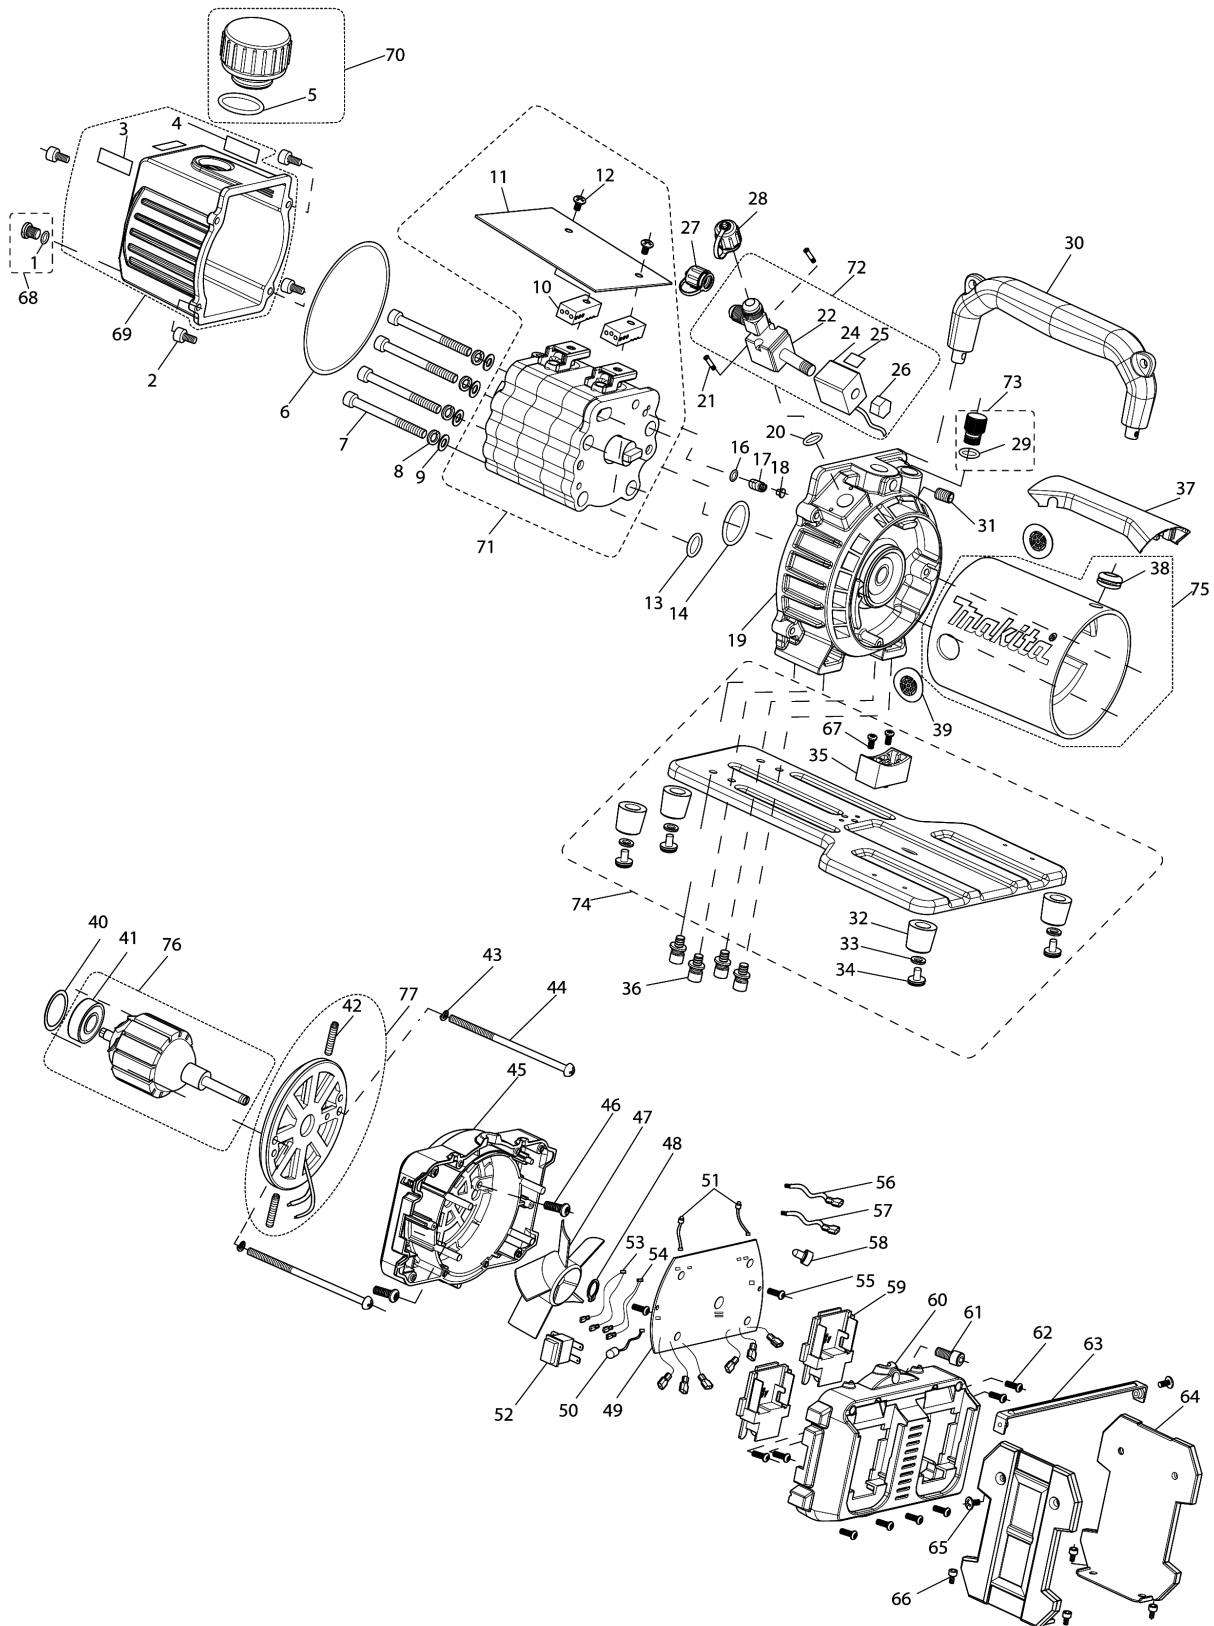

# Model No.DVP181 CORDLESS VACUUM PUMP

Model No.DVP181 CORDLESS VACUUM PUMP

Položka	Číslo dílu	Popis	Změna	Množství	New/Old	Možnost 1	Možnost 2	Poznámka
001	AS000VP010	O-RING 10X2.5		1				
002	AS000VP011	HEXAGON BOLT M5X16		4				
003	AS00SS0537	CAUTION LABEL 18X18		1				
004	AS00SS0306	CAUTION LABEL (OIL)		1				
005	AS000VP013	O-RING 26X2.2		1				
006	AS000VP092	O-RING 120X3.1		1				
007	AS000VP093	HEX SOCKET HEAD BOLT M8X90		4				
008	AS000VP094	SPRING WASHER 8		4				
009	AS000VP095	FLAT WASHER 8		4				
010	AS000VP097	VALVE COVER		2				
011	AS000VP098	CAP BOARD		1				
012	AS000VP099	PAN HEAD SCREW M5X8		2				
013	AS000VP100	O-RING 12X1.6		1				
014	AS000VP101	O-RING 34.5X2		1				
016	AS000VP103	O-RING 13X2		1				
017	AS000VP104	SPRING 7X0.5X6		1				
018	AS000VP105	GAS BALLAST VALVE ELEMENT		1				
019	AS00VP106M	TRESTLE MA245		1				
020	AS000VP107	O-RING 15X2		1				
021	AS000VP173	PAN HEAD SCREW M3X25		2				
022	AS000VP109	SOLENOID VALVE ASSY		1				
024	AS000VP111	SOLENOID VALVE C1-18V COIL		1				
025	AS00SS0537	CAUTION LABEL 18X18		1				
026	AS000VP112	SOLENOID VALVE NUT		1				
027	AS000VP017	INLET PORT CAP (5/16")		1				
028	AS000VP113	INLET PORT CAP 4# (3/8SAE)		1				
029	AS000VP115	O-RING		1				
030	AS000VP117	HANDLE MA245		1				
031	AS000VP118	HEX SOCKET HEAD BOLT M8X8		1				
032	AS000VP121	RUBBER BLANKET 5#		4				
033	AS000VP122	FLAT WASHER		4				
034	AS000VP123	PAN HEAD SCREW M4X8		4				
035	AS000VP124	MOTOR SUPPORT		1				
036	AS000VP026	HEXAGON BOLT (W/WASHER) M5X16		4				
037	AS000VP125	WIRING COVER		1				
038	AS000VP126	RUBBER RING		1				
039	AS000VP020	INLET PORT CAP		2				
040	AS000VP128	BEARING WASHER		1				
041	AS000VP130	BEARING 6201		1				
042	AS000VP132	CARBON BRUSH SPRING DC18V		2				
043	AS000VP027	SPRING WASHER M5		2				
044	AS000VP133	PAN HEAD SCREW M5X130		2				